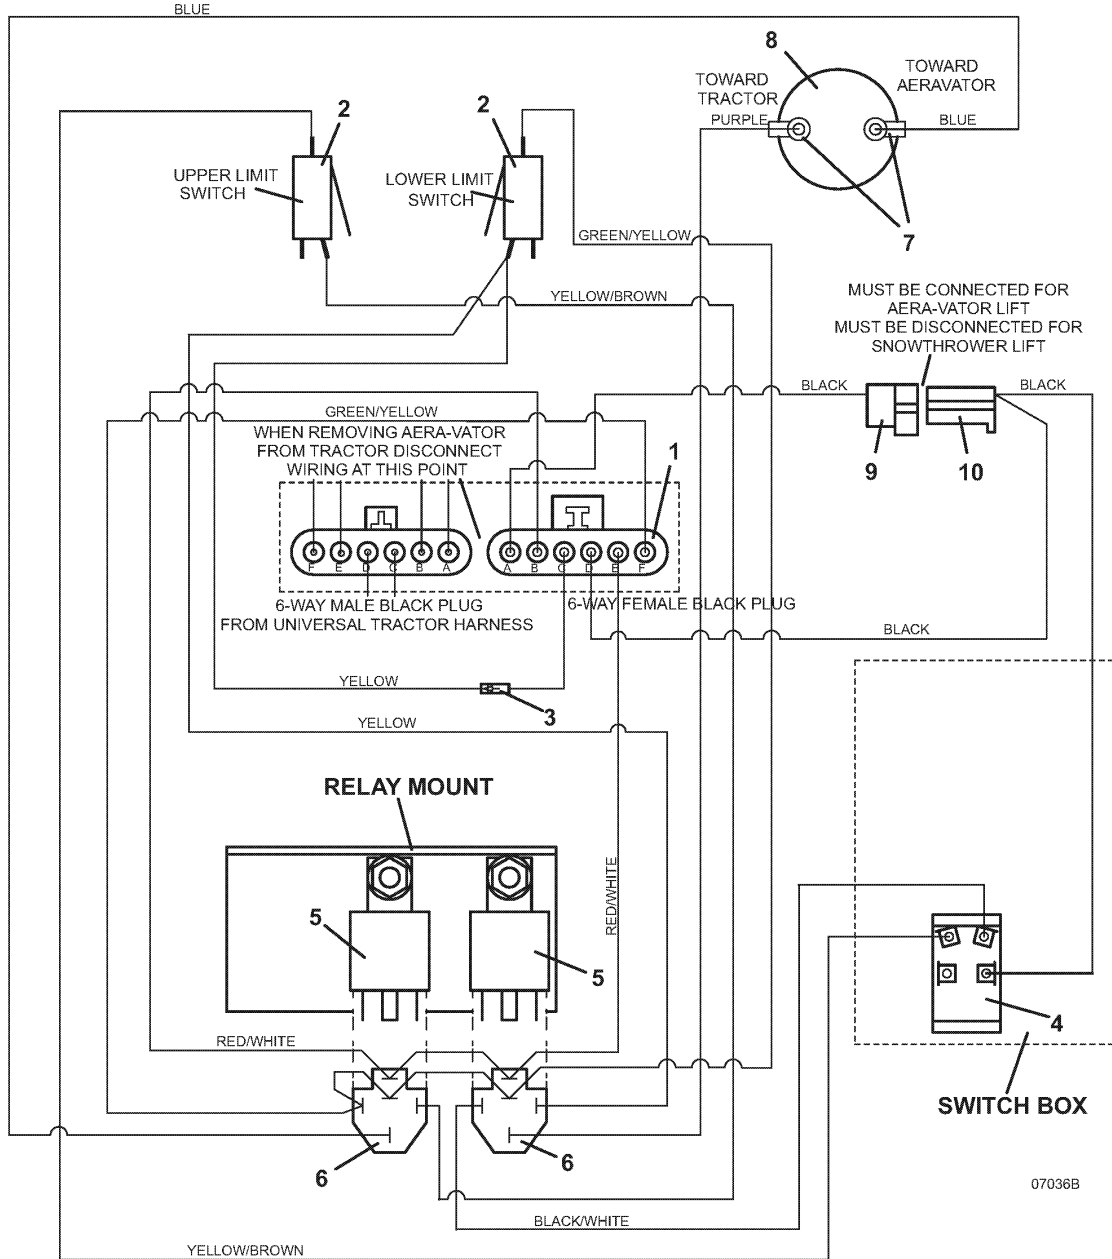

WIRING ASSEMBLY

Item No.	Order No.	Description	Item No.	Order No.	Description
	606840	Wiring Assembly (includes items 1 & 3-7, 9& 10)	5	604712	Relay
1	184969	Connector - 6 way	6	184926	Connector - 5 way Female Terminal
2	183855	Switch	7	425217	Eyelet Insulator
3	202105	Diode	8	604515	Lift Drive Assembly
4	184177	Switch	9	184919	Connector - Male
			10	184921	Connector - Female