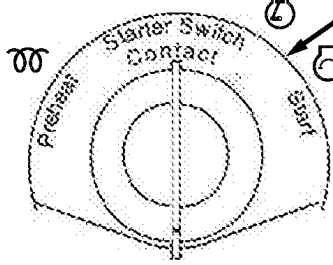

TEMP

BRAKE

OIL

BATTERY

PTO CLUTCH

PULL OUT TO ENGAGE

HOURS

THROTTLE

LIGHTS

ON OFF

EQUIPPED WITH HIGH TEMP SHUTDOWN

ON

OFF

4

6

3