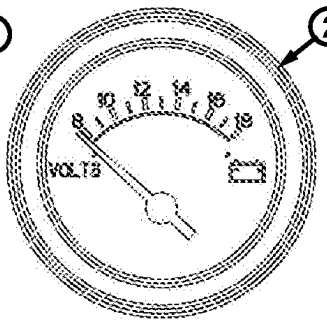

TEMP

BRAKE

OIL

BATTERY

PTO CLUTCH

PULL OUT TO ENGAGE

HOURS

THROTTLE

LIGHTS

ON OFF

EQUIPPED WITH HIGH TEMP SHUTDOWN

ON

OFF

4

6

3