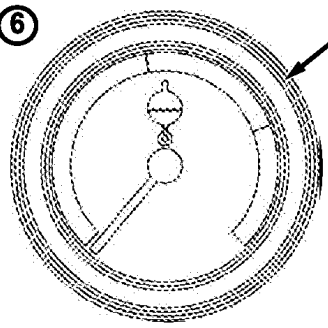

TEMP

BRAKE

OIL

BATTERY

PTO CLUTCH

PULL OUT TO ENGAGE

HOURS

THROTTLE

LIGHTS

ON OFF

EQUIPPED WITH HIGH TEMP SHUTDOWN

ON

OFF

4

6

3