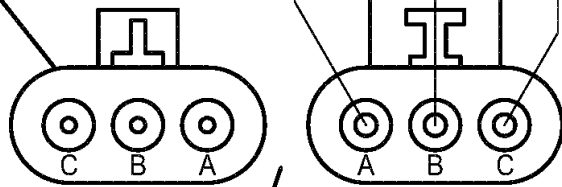

TO POWER HARNESS
 #605950 (INCLUDED IN KIT)
 OR
 UNIVERSAL WIRING HARNESS
 WITH ADAPTER #605860
 OR
 STAND ON
 POWER HARNESS
 #605993

WHEN REMOVING MOWER DECK
 FROM TRACTOR, DISCONNECT
 WIRING HARNESS AT THIS POINT