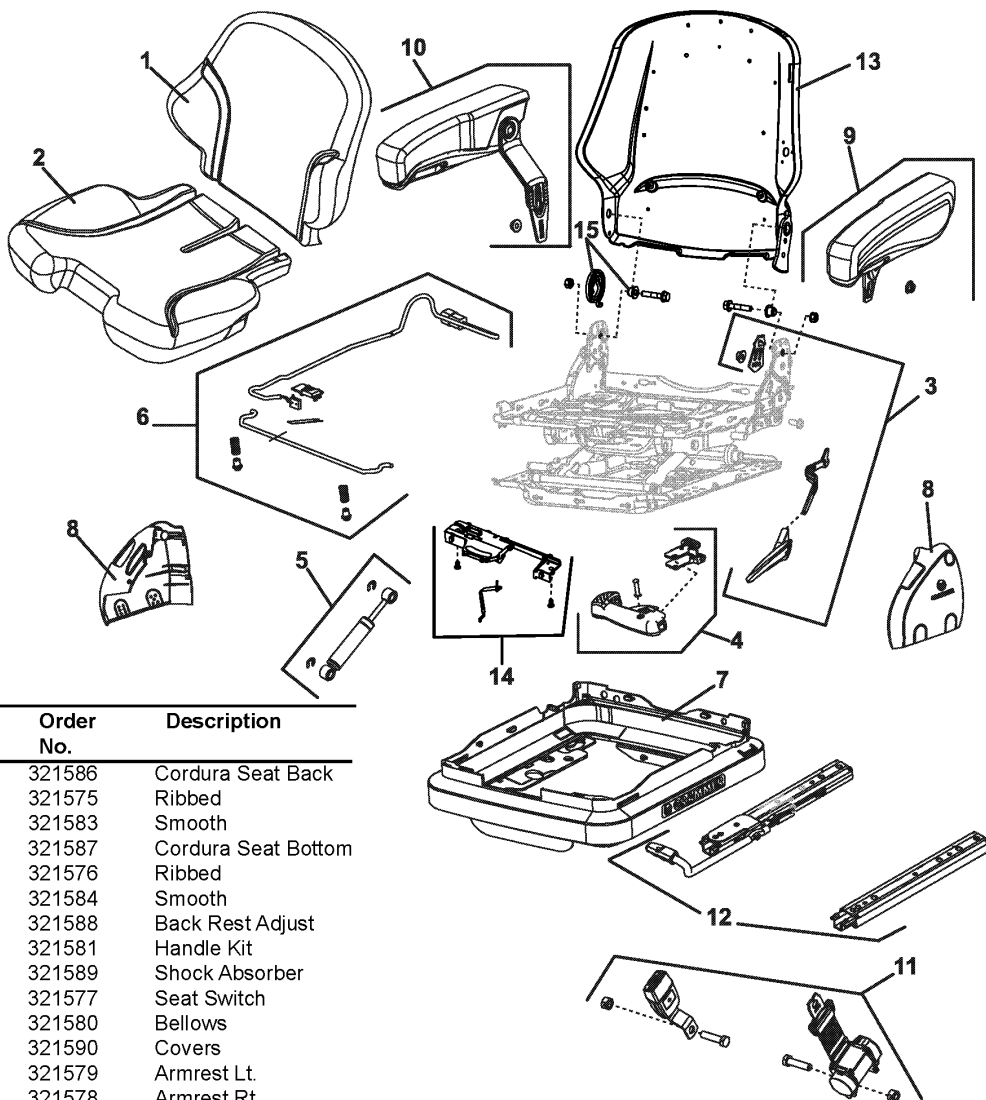

INSTRUCTIONS & INFORMATION

GRAMMER SEAT ASSEMBLY

Kit Number 503671

Item No.	Order No.	Description
1	321586	Cordura Seat Back
	321575	Ribbed
	321583	Smooth
2	321587	Cordura Seat Bottom
	321576	Ribbed
	321584	Smooth
3	321588	Back Rest Adjust
4	321581	Handle Kit
5	321589	Shock Absorber
6	321577	Seat Switch
7	321580	Bellows
8	321590	Covers
9	321579	Armrest Lt.
10	321578	Armrest Rt.
11	321582	Seat Belt
12	321591	Slide Rail
	321585	Lower Tracks
13	321592	Seat Back Panel
14	321531	Housing Kit
15	321593	Spring & Bushing Kit