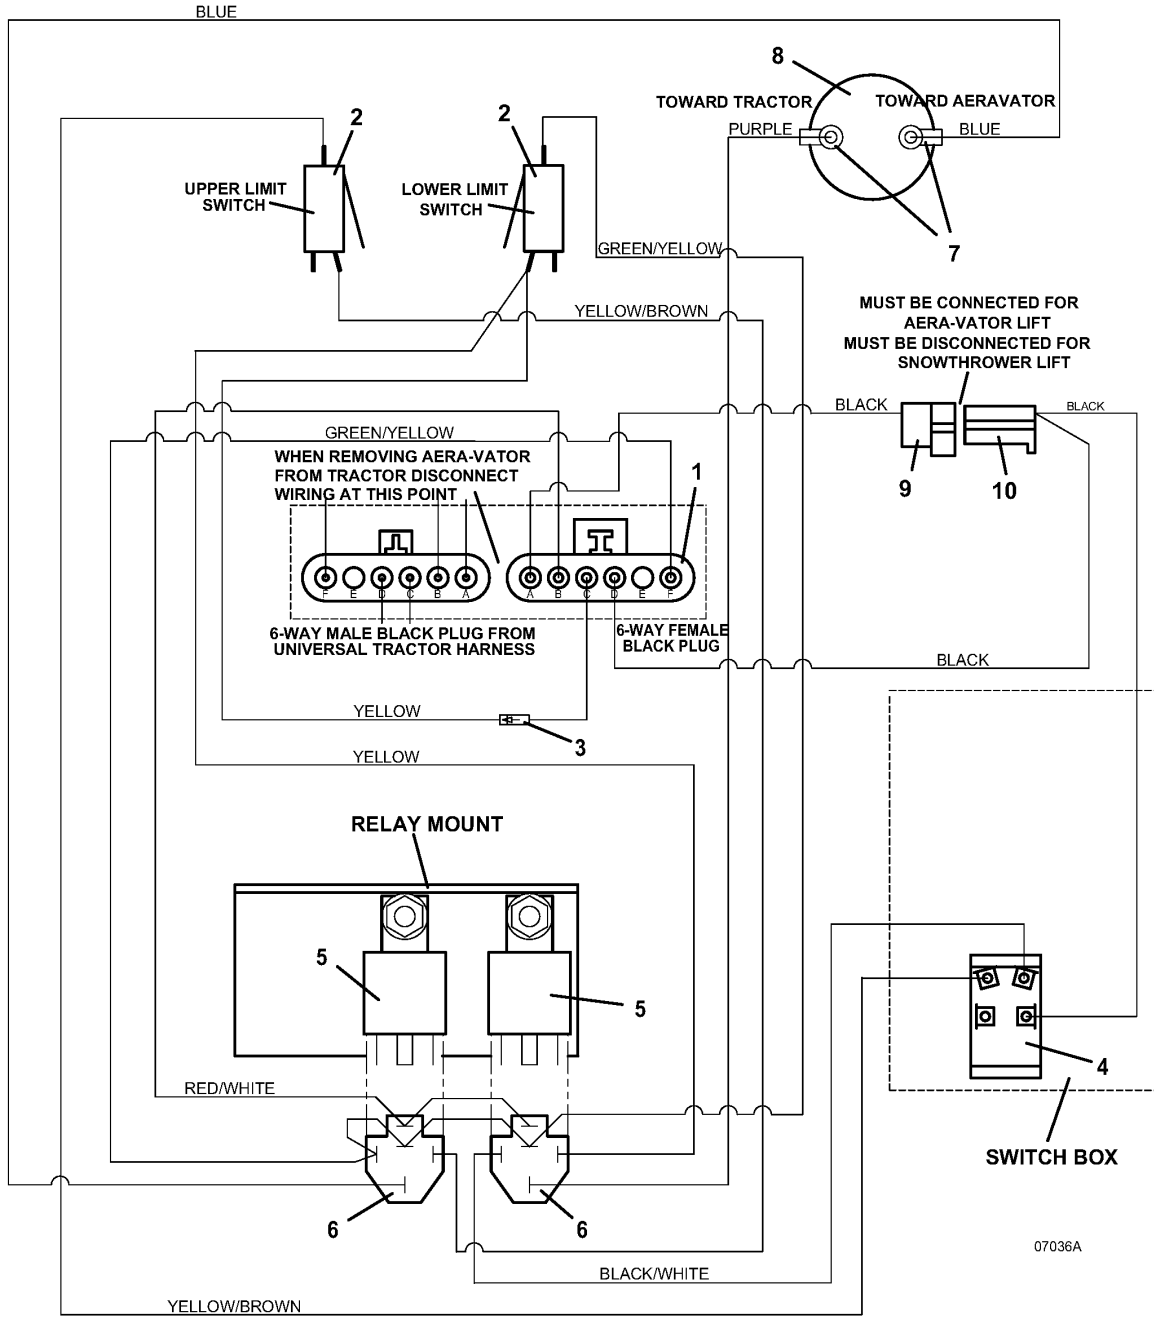

WIRING ASSEMBLY

Item No.	Order No.	Description	Item No.	Order No.	Description
	605859	Wiring Assembly (includes items 1 & 3-7)	4	184177	Switch
			5	604712	Relay
1	184969	Connector - 6 way	6	184926	Connector - 5 way Female Terminal
2	183855	Switch	7	425217	Eyelet Insulator
3	202105	Diode	8	604515	Lift Drive Assembly