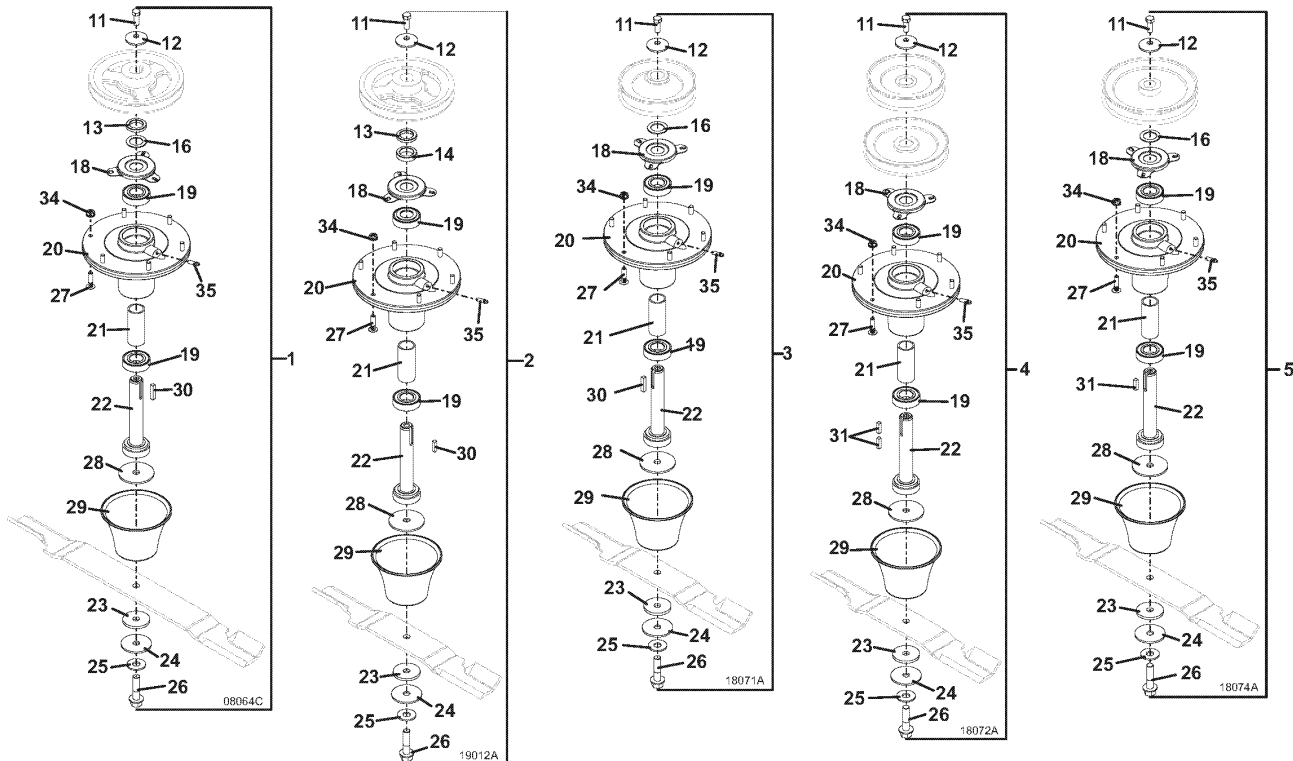

INSTRUCTIONS & INFORMATION

623701

(Sheave height spacers are no longer included in Spindle Assemblies)

Item No.	Order No.	Description	Item No.	Order No.	Description
1	623733	Blade Spindle Assembly	18	721167	Shield-Bearing (not used on item 7)
2	623735	Blade Spindle Assembly	19	110081	Bearing-Ball
3	623736	Blade Spindle Assembly	20	604413	Housing Assy-Spindle Alum
4	623737	Blade Spindle Assembly	21	903643	Spacer-Bearing Deep Spindle
5	623738	Blade Spindle Assembly	22	604774	Spindle Shaft Assembly
6	623742	Blade Spindle Assembly	23	421200	Washer - Fiber
7	623745	Blade Spindle Assembly	24	257061	Washer
8	623747	Blade Spindle Assembly	25	257057	Washer - Hardened-Blade Spindle
9	623757	Blade Spindle Assembly	26	243583	Hex Bolt-Flange - Grade 8
10	623762	Blade Spindle Assembly	27	247141	Round Head Bolt - Ribbed Neck
11	243331	Hex Bolt	28	257055	Washer
12	257041	Washer-Cupped	29	423680	Deflector Cone
13	* 282607	Spacer	30	* 281583	Key Square
14	* 282615	Spacer	31	* 281582	Key Square
15	* 282630	Spacer	32	* 281580	Key Square
16	* 257104	Washer	33	* 281575	Key Square
17	259305	Set Screw	34	253035	Nut - Whiz
			35	280745	Fitting-Grease (Zerk)

* NOT INCLUDED WITH SPINDLE ASSEMBLIES

NOTE: See page 2 for Blade Spindle Assemblies 6-10