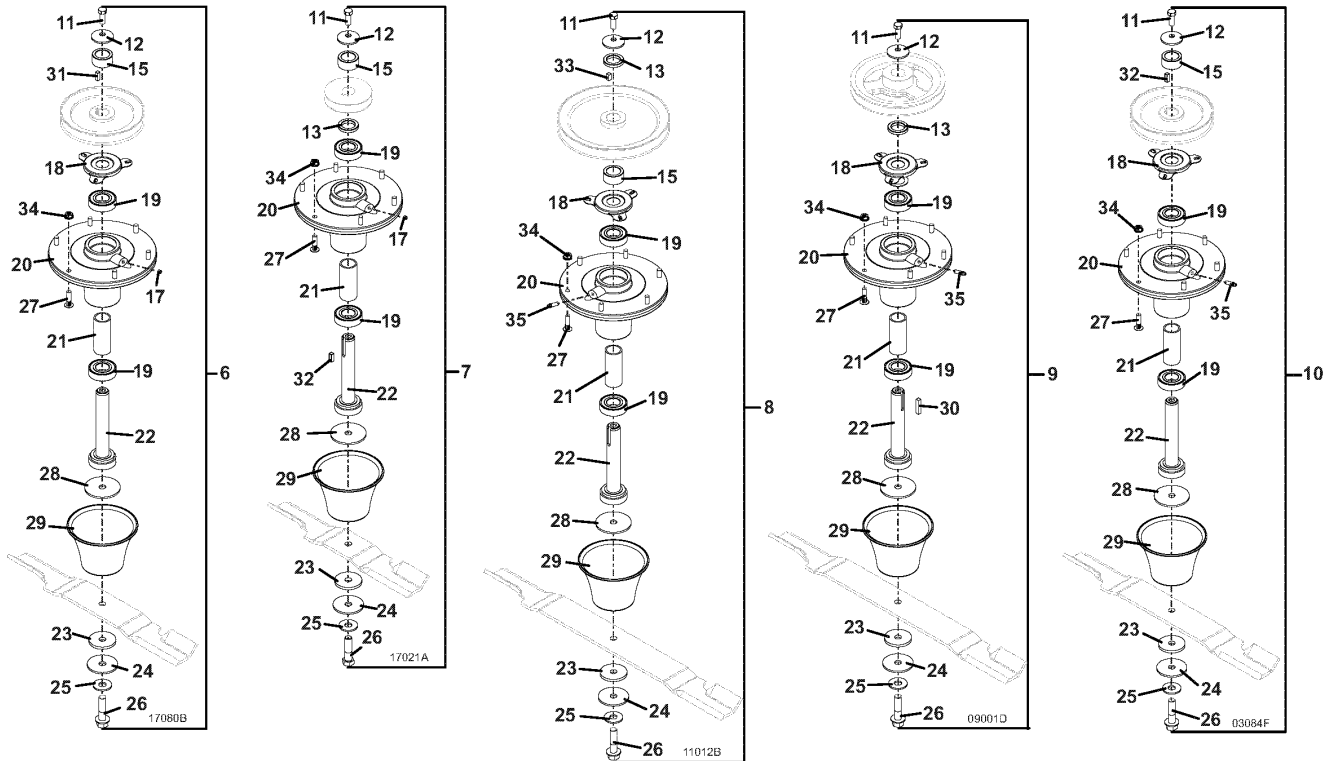

# 623701

(Sheave height spacers are no longer included in Spindle Assemblies)

Item No.	Order No.	Description	Item No.	Order No.	Description
1	623733	Blade Spindle Assembly	18	721167	Shield-Bearing (not used on item 2)
2	623735	Blade Spindle Assembly	19	110081	Bearing-Ball
3	623736	Blade Spindle Assembly	20	604413	Housing Assy-Spindle Alum
4	623737	Blade Spindle Assembly	21	903643	Spacer-Bearing Deep Spindle
5	623738	Blade Spindle Assembly	22	604774	Spindle Shaft Assembly
6	623742	Blade Spindle Assembly	23	421200	Washer - Fiber
7	623745	Blade Spindle Assembly	24	257061	Washer
8	623747	Blade Spindle Assembly	25	257057	Washer - Hardened-Blade Spindle
9	623757	Blade Spindle Assembly	26	243583	Hex Bolt-Flange - Grade 8
10	623762	Blade Spindle Assembly	27	247141	Round Head Bolt - Ribbed Neck
11	243331	Hex Bolt	28	257055	Washer
12	257041	Washer-Cupped	29	423680	Deflector Cone
13	* 282607	Spacer	30	* 281583	Key Square
14	* 282615	Spacer	31	* 281582	Key Square
15	* 282630	Spacer	32	* 281580	Key Square
16	* 257104	Washer	33	* 281575	Key Square
17	259305	Set Screw	34	253035	Nut - Whiz
			35	280745	Fitting-Grease (Zerk)

\* NOT INCLUDED WITH SPINDLE ASSEMBLIES

NOTE: See page 1 for Blade Spindle Assemblies 1-5