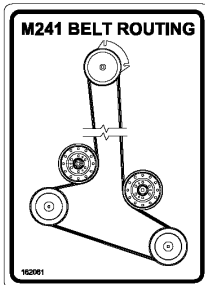

Belt Routing

Part No. 162060

225 M152R Old Style
 325D M161R Old Style
 329 M172R Old Style
 329B 524V
 335B 526V
 400D 1.3L
 M148R Old Style

Part No. 162064

3552 3572
 3561 3761

Part No. 162061
 124V/41

Part No. 162065

M148DR 4X 3348
 M172R 4X 3472

Part No. 162062

124V/48
 125V
 126V
 127V
 225VG4
 226VG4

Part No. 162066

M152R 4X SO26/52
 M161R 4X SO26/61

Part No. 162063

3344
 3452
 3461
 3661

Part No. 162067