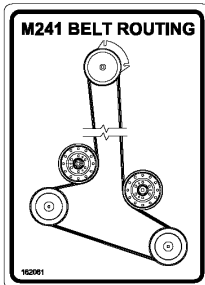

Belt Routing

Part No. 162060

- 225 M148R Old Style
- 325D M152R Old Style
- 329 M161R Old Style
- 329B M172R Old Style
- 335B 524V
- 400D 1.3L 525V
- 440B 526V

Part No. 162064

- 3552 3572
- 3561 3761

Part No. 162061

- 124V/41
- 125VB/41

Part No. 162065

- M148DR 4X 3348
- M172R 4X 3472

Part No. 162062

- 124V/48
- 125VB/48
- 125V
- 127V
- 225VG4
- 226VG4

Part No. 162066

- M152R 4X SO26/52
- M161R 4X SO26/61

Part No. 162063