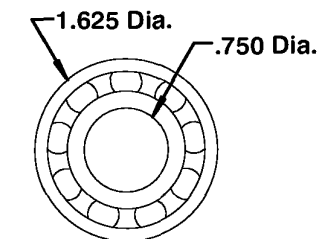

PEERLESS GEAR AND BEARING IDENTIFICATION

17 TOOTH
PART NO. 392500

17 TOOTH
PART NO. 392501

22 TOOTH
PART NO. 392502

22 TOOTH
PART NO. 392503

PART NO. 110080

PART NO. 120070

PART NO. 120071

PART NO. 120072

PART NO. 120065