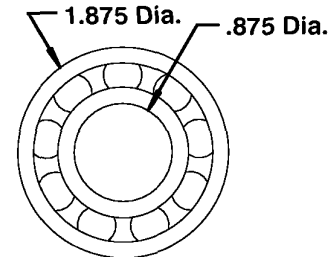

PEERLESS GEAR AND BEARING IDENTIFICATION

17 TOOTH
PART NO. 392500

17 TOOTH
PART NO. 392501

22 TOOTH
PART NO. 392502

22 TOOTH
PART NO. 392503

PART NO. 110080

PART NO. 120070

PART NO. 120071

PART NO. 120072

PART NO. 120065