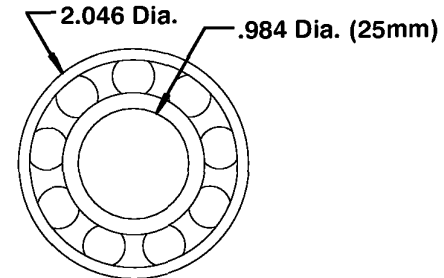

PEERLESS GEAR AND BEARING IDENTIFICATION

17 TOOTH
PART NO. 392500

17 TOOTH
PART NO. 392501

22 TOOTH
PART NO. 392502

22 TOOTH
PART NO. 392503

PART NO. 110080

PART NO. 120070

PART NO. 120071

PART NO. 120072

PART NO. 120065