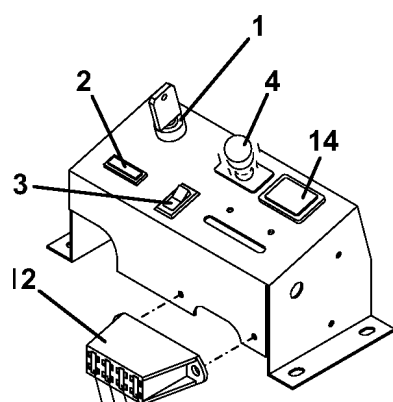

02023

- 1 LIGHT FUSE  
7.5 AMP.
- 2 PTO FUSE  
10 AMP.
- 3 START FUSE  
7.5 AMP.
- 4 REGULATOR FUSE  
30 AMP.