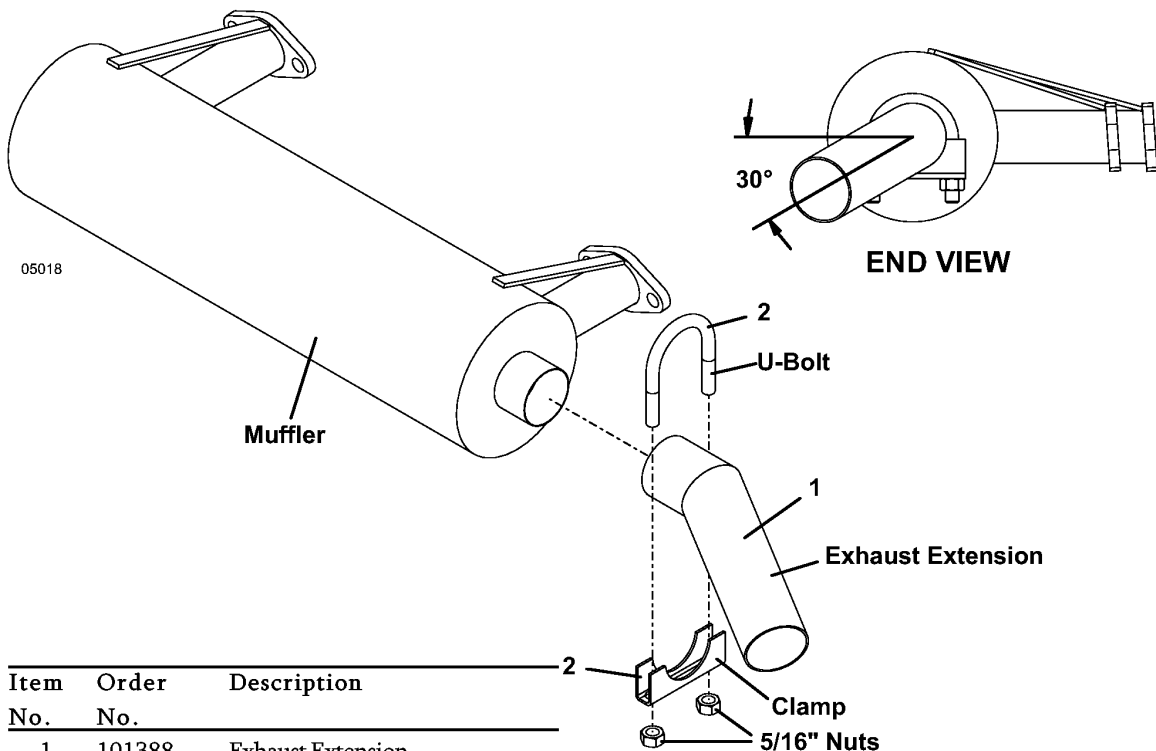

## EXHAUST EXTENSION KIT - KAWASAKI

Part number 604328

Used on Grasshoppers with Kawasaki engines when installing a Model 15 Hopper and/or an 8 gallon fuel tank.

### INSTALLATION INSTRUCTIONS:

- This kit will deflect the engine exhaust away from the 8 gallon fuel tank and the Model 15 hopper mount.
- Install the Exhaust Extension (item 1) over the exhaust tube and point to the rear with a downward angle of approximately 30 degrees. This angle may vary slightly with the hopper mount to allow the exhaust extension to extend through the slotted hole of hopper mount.
- Secure the exhaust extension in position with the Exhaust Clamp (item 2).