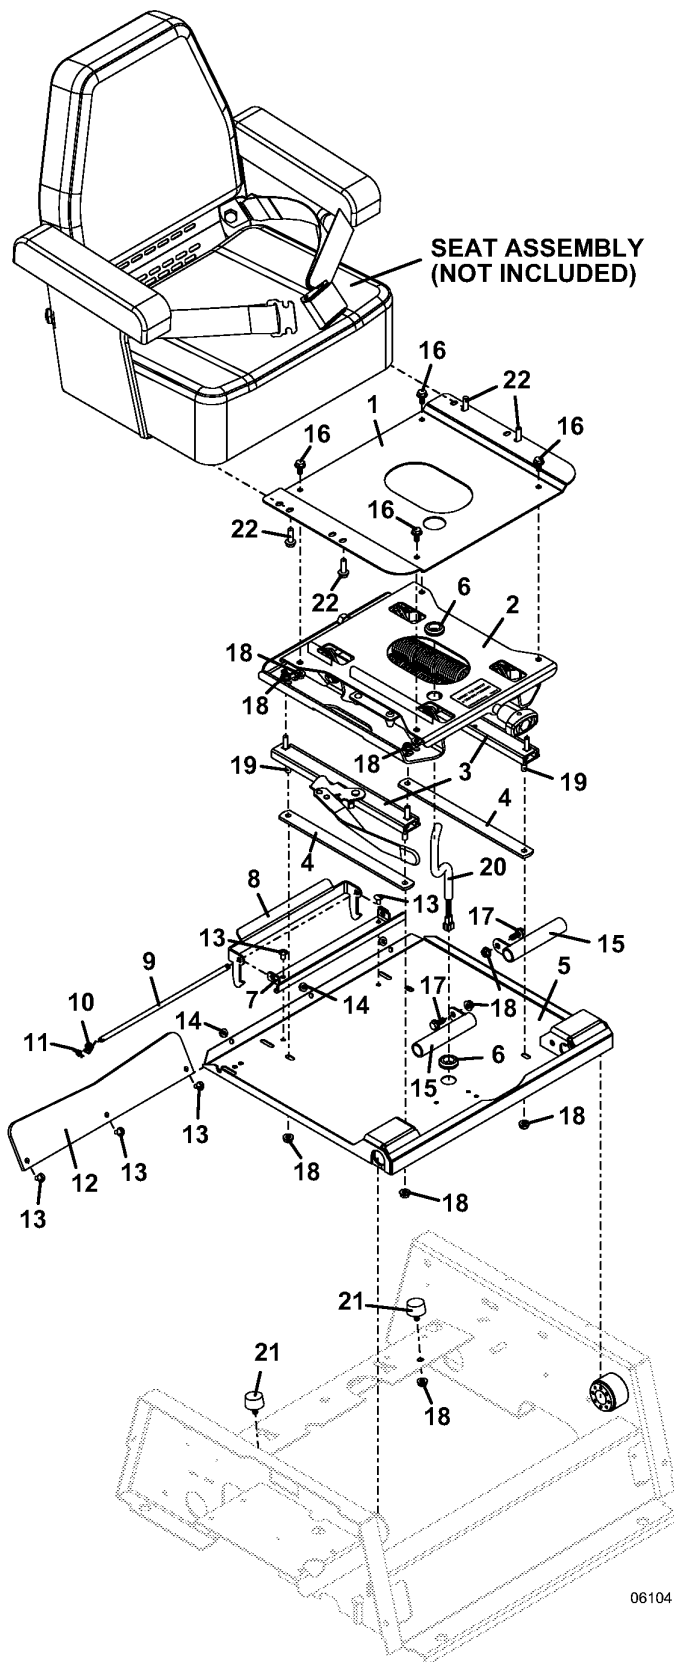

Item No.	Order No.	Description
1	754231	Plate – Suspension Seat
2	303601	Suspension – Seat
3	303611	Track Set – Seat Suspension
4	782512	Strap – Seat Spacer
5	643927	Seat Pan
6	424235	Grommet
7	754230	Stop – Suspension Seat
8	754245	Seat Latch
9	730230	Pivot Pin – Seat Latch
10	284408	Spring – Torsion
11	260606	Ring Cotter .047 x .312
12	424177	Flap – Seat
13	253176	Whiz Bolt .25-20 x .5 Truss
14	253025	Whiz Nut .25-20
15	644618	Pin – Seat Hinge
16	253191	Whiz Bolt .312-18 x .625
17	253192	Whiz Bolt .312-18 x .75 (not included in kit)
18	253035	Whiz Nut .312-18
19	247128	Carriage Bolt .312-18 x .625
20	605962	Wiring Adapter
	423170	Pin – Snap Clip
21	424052	Rubber Bumper
22	253193	Whiz Bolt .312-18 x 1 (not included in kit)