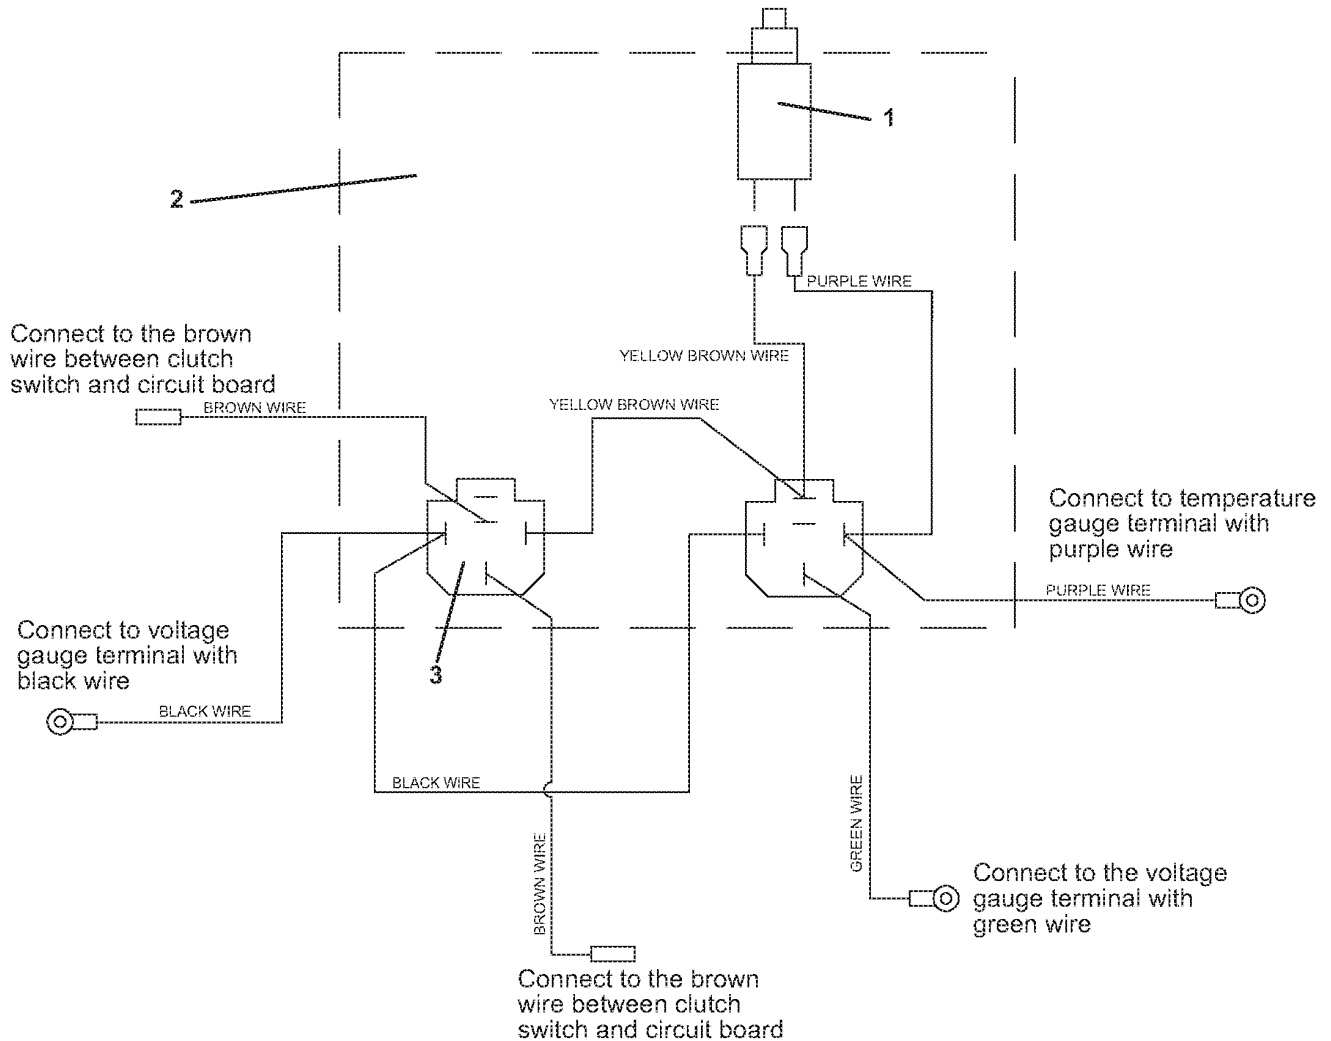

CAUTION

Hi Temp Cutoff will not function if coolant level falls below the temperature sender. Cooling system must be maintained at proper coolant level for the sender to function properly.

Item No.	Order No.	Description
604033, 604034		Wiring Assembly Hi Temp Clutch Cutout
1	183935	Push Button Switch
2	833519	Switchbox with Cover
3	184266	Relay