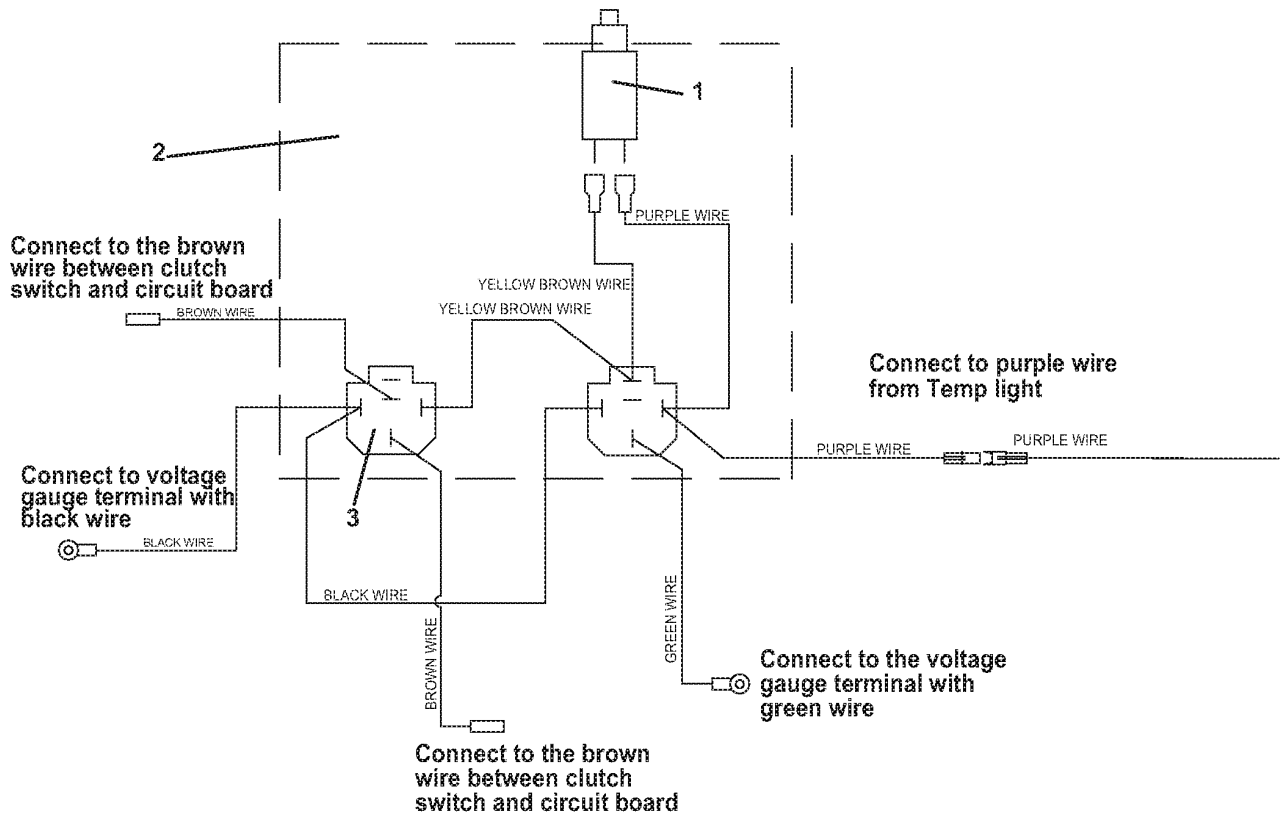

CAUTION

Hi Temp Cutoff will not function if coolant level falls below the temperature sender. Cooling system must be maintained at proper coolant level for the sender to function properly.

Item No.	Order No.	Description
604031, 604032		Wiring Assembly Hi Temp Clutch Cutout
1	183935	Push Button Switch
2	833519	Switchbox with Cover
3	184266	Relay