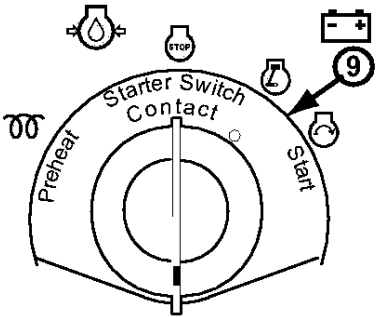

TEMP

BRAKE

OIL

BATTERY

FAST ← THROTTLE → SLOW

ON LIGHTS OFF