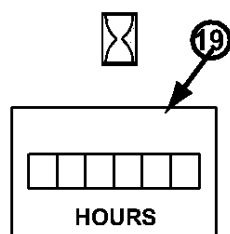

TEMP

BRAKE

OIL

BATTERY

FAST ← THROTTLE → SLOW

ON LIGHTS OFF