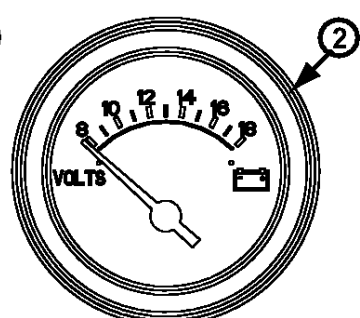

TEMP

BRAKE

OIL

BATTERY

FAST ← THROTTLE → SLOW

ON LIGHTS OFF